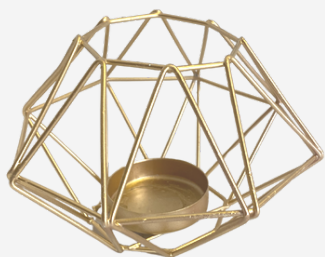

# CANDLE HOLDERS

LARGE BRASS VOTIVE  
£2.00  
5 AVAILABLE

COPPER GEOMETRIC VOTIVE  
£2.50  
6 AVAILABLE

LARGE SILVER CRACKLE VOTIVE  
£2.00  
15 AVAILABLE

GOLD GEOMETRIC VOTIVE  
£2.50  
28 AVAILABLE

GOLD SQUARE VOTIVE  
£2.50  
7 AVAILABLE

GOLD HANGING GEOMETRIC VOTIVE  
£2.50  
5 AVAILABLE

50 TEA LIGHTS  
£5.00  
LOTS AVAILABLE

WHITE DINNER CANDLE  
£1.50  
LOTS AVAILABLE

WHITE PILLAR CANDLE  
L - £6.50 / M - £5.50 / S - £4.00  
LOTS AVAILABLE