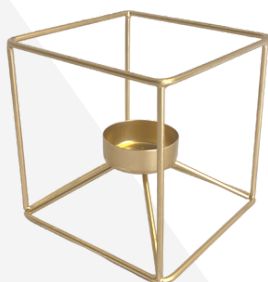

COPPER TEA LIGHT HOLDER  
£1.50  
50 AVAILABLE

1M CENTREPIECE CANDELABRA  
£45.00  
6 AVAILABLE

FLOOR STANDING CANDELABRA  
£60.00  
2 AVAILABLE

GLASS CYLINDER VASE L / M / S  
£8.00 / £6.00 / £4.00  
20L / 38M / 46S AVAILABLE

# CANDLE HOLDERS

LARGE BRASS VOTIVE  
£2.00  
5 AVAILABLE

COPPER GEOMETRIC VOTIVE  
£2.50  
6 AVAILABLE

LARGE SILVER CRACKLE VOTIVE  
£2.00  
15 AVAILABLE

GOLD GEOMETRIC VOTIVE  
£2.50  
28 AVAILABLE

GOLD SQUARE VOTIVE  
£2.50  
7 AVAILABLE

GOLD HANGING GEOMETRIC VOTIVE  
£2.50  
5 AVAILABLE

50 TEA LIGHTS  
£5.00  
LOTS AVAILABLE

WHITE DINNER CANDLE  
£1.50  
LOTS AVAILABLE

WHITE PILLAR CANDLE  
L - £6.50 / M - £5.50 / S - £4.00  
LOTS AVAILABLE