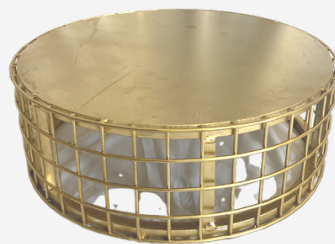

# CAKE STANDS

HEXAGON CAKE STAND - £25.00  
GOLD / COPPER / SILVER  
2 AVAILABLE

HOOP CAKE STAND - £25.00  
GOLD / COPPER / SILVER  
2 AVAILABLE

11" PEDESTAL CAKE STAND - £10.00  
GOLD / SILVER / COPPER  
1 OF EACH AVAILABLE

# CHARGER PLATES

COPPER  
£2.00  
140 AVAILABLE

SILVER  
£1.50  
100 AVAILABLE

GOLD  
£1.50  
170 AVAILABLE

SEAGRASS  
£2.50  
100 AVAILABLE

GREY TEXTURED  
£2.00  
100 AVAILABLE

GLASS GOLD REEF  
£3.50  
60 AVAILABLE